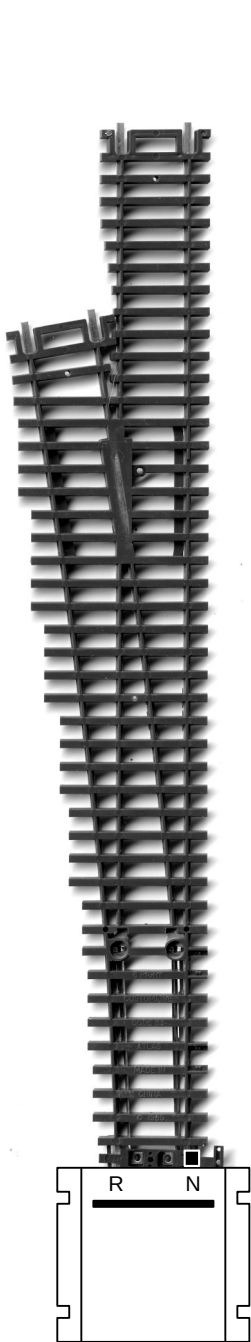

Hornell Model Railroad Club - Depot Layout Turnout Wiring Right Hand

Wiring Method "A"

Wiring Method "B"

Normal

Local Control
Push Buttons for
Switch Machine
"A"

Normal

Local Control
Push Buttons for
Switch Machine
"A"