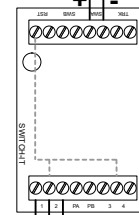

Hornell Model Railroad Club - Depot Layout Turnout Wiring Right Hand

Wiring Method "A"

Wiring Method "B"

Normal

Local Control
Push Buttons for
Switch Machine
"A"

Normal

Local Control
Push Buttons for
Switch Machine
"A"