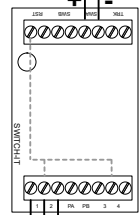

Hornell Model Railroad Club - Depot Layout Turnout Wiring Right Hand

Wiring Method "A"

Wiring Method "B"

Normal

Local Control
Push Buttons for
Switch Machine
"A"

Normal

Local Control
Push Buttons for
Switch Machine
"A"