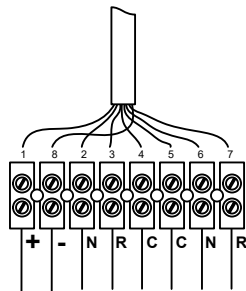

Hornell Model Railroad Club - Depot Layout Turnout Wiring Right Hand

Wiring Method "A"

Wiring Method "B"

Normal

Local Control
Push Buttons for
Switch Machine
"A"

Normal

Local Control
Push Buttons for
Switch Machine
"A"