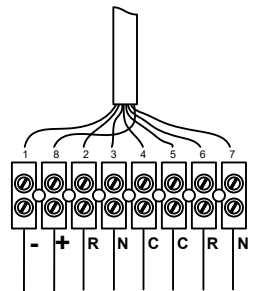

Hornell Model Railroad Club - Depot Layout Turnout Wiring Right Hand

Wiring Method "A"

Wiring Method "B"

Normal

Local Control
Push Buttons for
Switch Machine
"A"

Normal

Local Control
Push Buttons for
Switch Machine
"A"